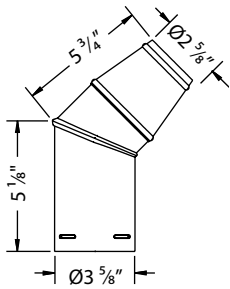

Security Product Bulletin

Introducing NEW Secure Pellet Horizontal Cap

Effective with all new production dating after August 11th, 2014, Secure Pellet will have a new profile Horizontal Cap. The cap will now have a new nozzle at the end with a removable bird screen. The tapered nozzle will increase exhaust velocity to push the flue gases and ash farther away from the exterior wall of the house. It will also cut down on unsightly ash collecting on the siding and creating a stain. The removable bird guard will allow for easy access and cleaning.

Production of the old style will cease, and there will be no price difference. Any orders currently in house for the old style will be fulfilled. Any future orders placed as of August 11th 2014 will be changed to the new part.

We are confident you will like the developments that we have made to the product.

SIZE	3"	4"
ORDER #	3SPVHC	4SPVHC

www.securitychimneys.com 800-361-4909 (US) 800-667-3387 (Canada)

Member of M&G Group Security Chimneys © 2014

Information published in all Security Chimneys bulletins is current at time of publication and is subject to change without notice.